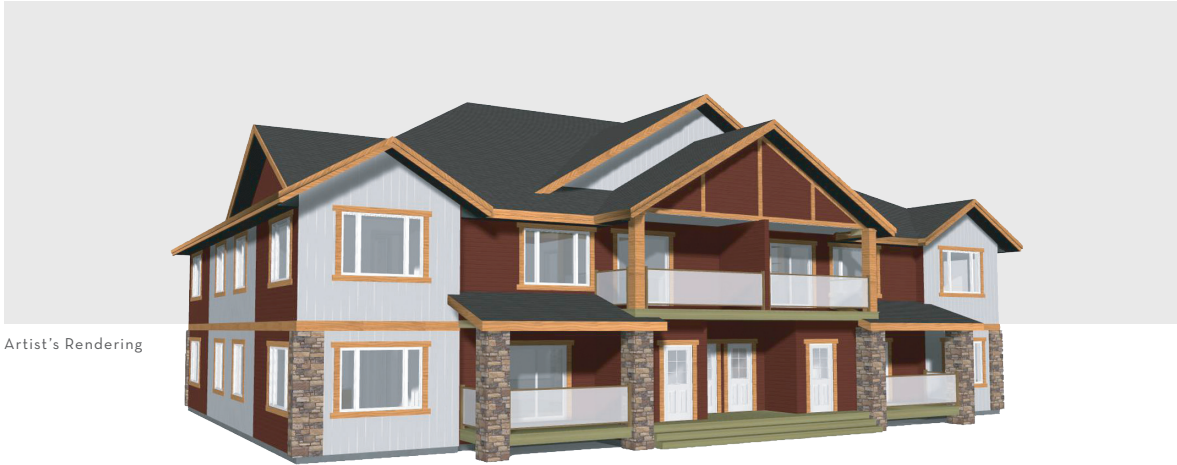

THE

VIEW · POINT

AT CITADEL PARK

LUXURY LIVING IN PEACE COUNTRY

Imagine an alpine village nestled in the hills of the Peace River Valley. Imagine condo living minutes from life's conveniences, coupled with vast outdoor recreational amenities.

Welcome to The View Point at Citadel Park, the best of Peace River.

THE

VIEW·POINT

AT CITADEL PARK

PROPOSED SITE MAP

Citadel Park reserves the right to modify designs and specifications without notice.

THE

VIEW·POINT

AT CITADEL PARK

LOWER LEVEL FLOOR PLAN
1135 sq.ft.

Artist's Rendering

Citadel Park reserves the right to modify designs and specifications without notice.

THE

VIEW·POINT

AT CITADEL PARK

UPPER LEVEL FLOOR PLAN 1110 sq.ft.