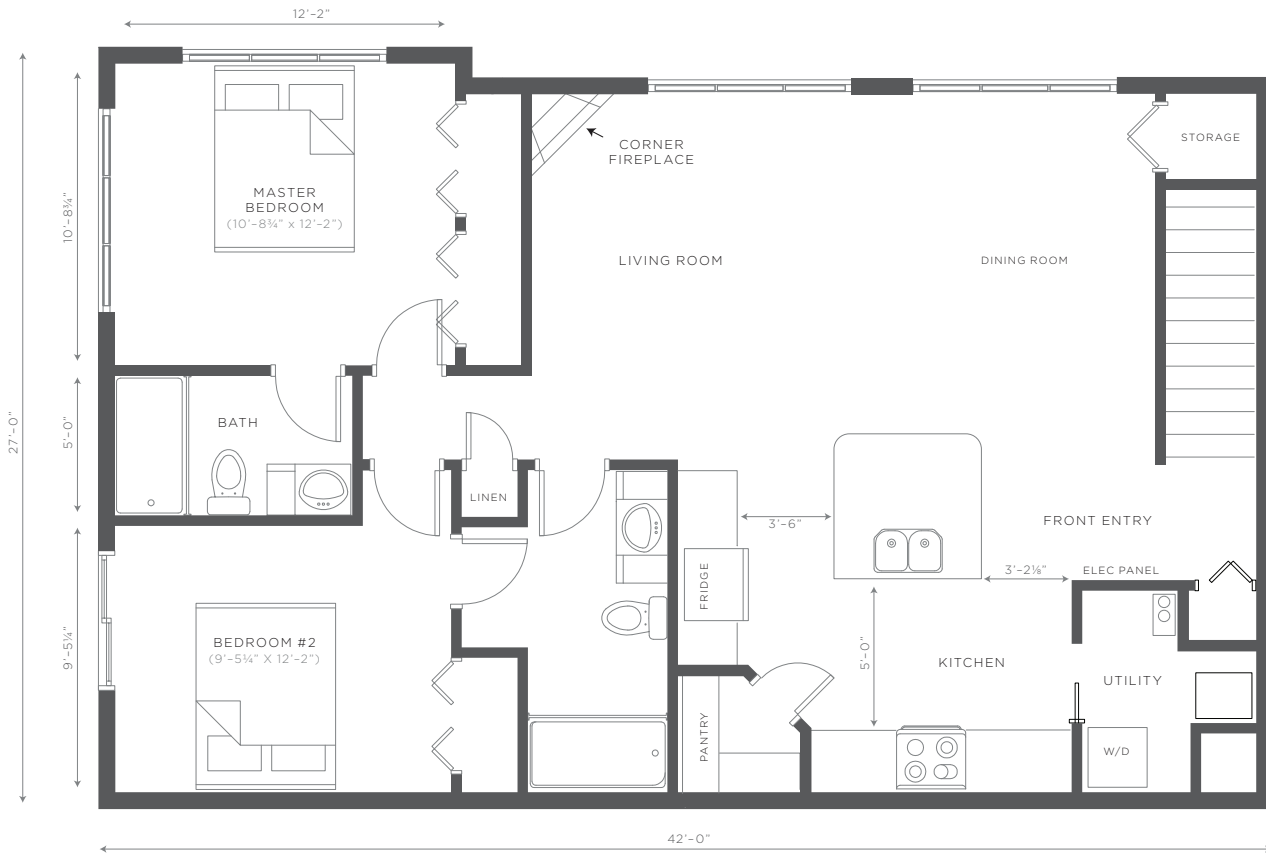

AT CITADEL PARK

LOWER LEVEL FLOOR PLAN
1135 sq.ft.

Artist's Rendering

Citadel Park reserves the right to modify designs and specifications without notice.

THE

VIEW·POINT

AT CITADEL PARK

UPPER LEVEL FLOOR PLAN 1110 sq.ft.

Citadel Park reserves the right to modify designs and specifications without notice.

THE

VIEW · POINT

AT CITADEL PARK

Interior Finishes

- Granite Countertops
- Laminate Flooring
- Ceramic Tile in Front Entry, Utility Room and Bathrooms
- Textured Ceiling Finish
- Paint: 1-Coat Primer-1 Finish- General Paint
- Rounded Wall Corners
- European Style Cabinets
- Prefinished crown moulding above cabinets
- Dishwasher/Over the range microwave
- Hot Water on Demand
- Gas Fireplace in Living Room

Exterior Finishes

- Hardi-Plank Lap Siding
- 6" Smart Trim around windows and doors
- Dec-K-ing on unit balcony
- Faux Stone on pillars and structure corners
- Glass Railing on balcony
- Coach light on entry door