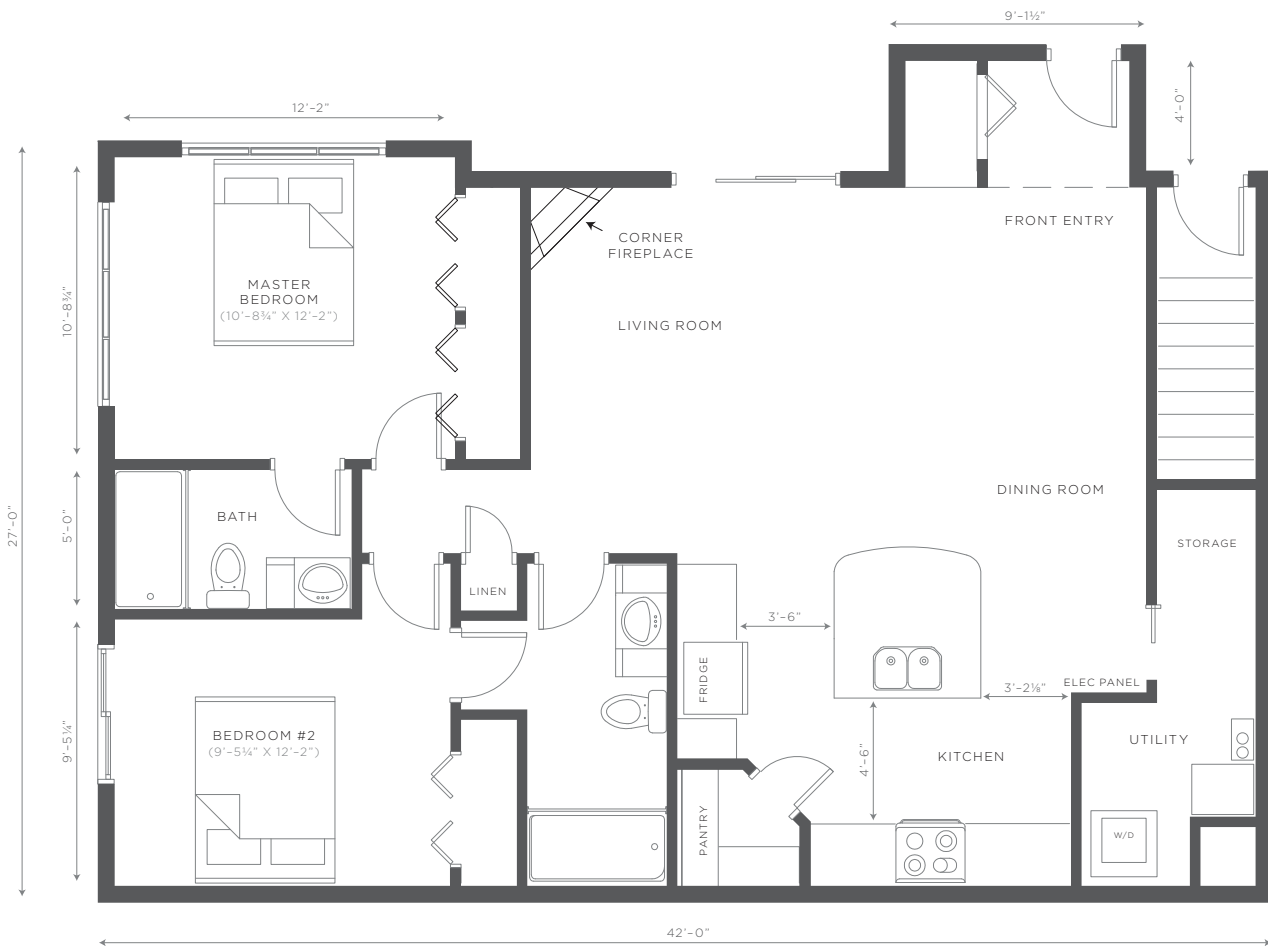

Welcome to The View Point at Citadel Park, the best of Peace River.

THE

VIEW·POINT

AT CITADEL PARK

PROPOSED SITE MAP

Citadel Park reserves the right to modify designs and specifications without notice.

THE

VIEW·POINT

AT CITADEL PARK

LOWER LEVEL FLOOR PLAN
1135 sq.ft.

Artist's Rendering

Citadel Park reserves the right to modify designs and specifications without notice.

THE

VIEW·POINT

AT CITADEL PARK

UPPER LEVEL FLOOR PLAN 1110 sq.ft.